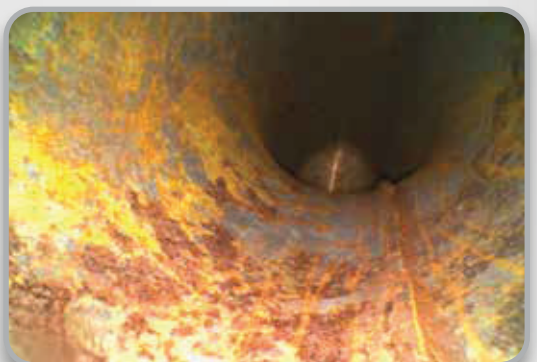

Pipe Inspection