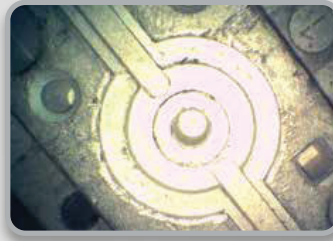

Weighting Off