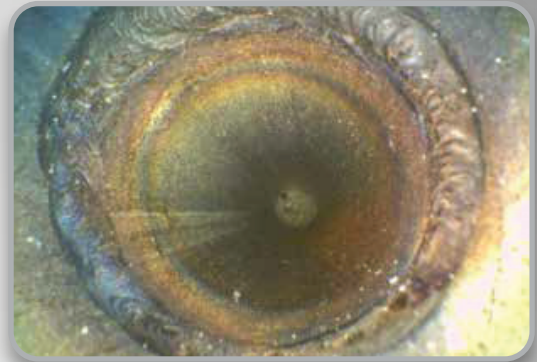

Orbital Weld