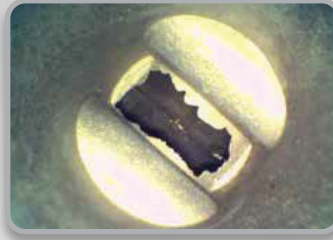

WiFi to iPhone & iPad, Anti-Glare, Smartphone Features, & more...

V3 HD

Anti-Glare Off