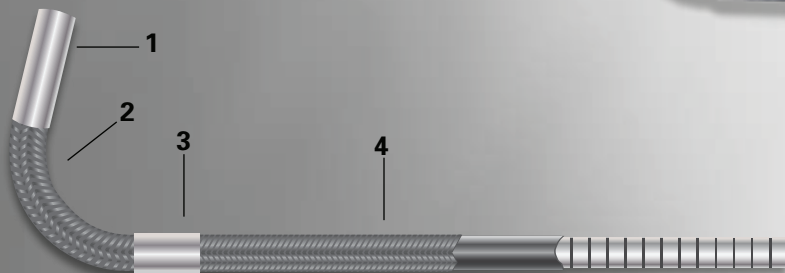

**HD Video Capture**

**HD Image Capture**

**4mm and 6.1mm  
Outer Diameter**

1. Ruggedized camera and optics
2. Custom-designed articulation collars for smooth function
3. Laser welded joints for strength
4. Durable multi-layer construction with Tungsten braid outer layer and stainless steel monocoil inner layer